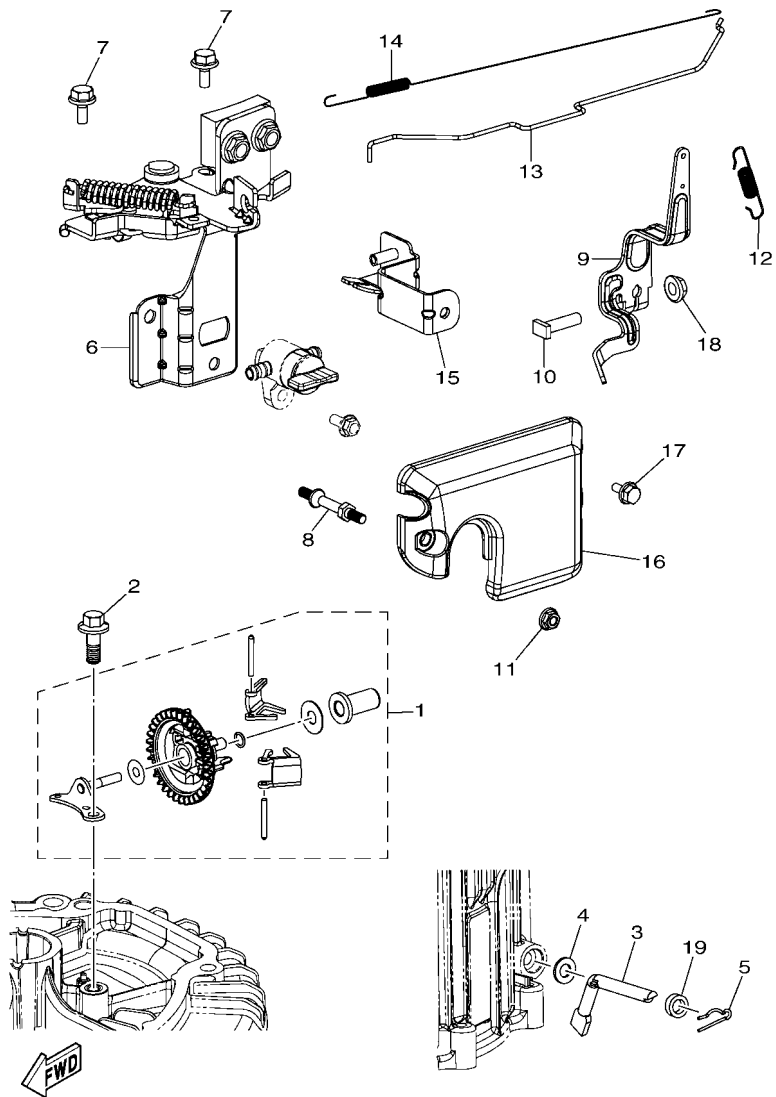

## INDEX

NUMERICAL INDEX.....	12
----------------------	----

FIG. 1 CYLINDER

REF. NO.	PART NO.	DESCRIPTION	7JDB			REMARKS
1	7JD-E1111-00	HEAD, CYLINDER 1	1			
2	7JD-E1391-00	BOLT, STUD 1	2			
3	7JD-E1392-00	BOLT, STUD 2	2			
4	7JD-E1181-00	GASKET, CYLINDER HEAD 1	1			
5	7JD-E1361-00	BOLT, CYLINDER HOLDING 1	3			
6	7JD-E1362-00	BOLT, CYLINDER HOLDING 2	1			
7	7JD-E5181-20	PIN, DOWEL	2			
8	7JD-E119C-10	PLUG, SPARK	1			
9	7JD-E1191-00	COVER, CYLINDER HEAD 1	1			
10	7JD-E1193-00	GASKET, HEAD COVER 1	1			
11	7JD-E531A-00	HOSE, BREATHER 1	1			
12	7JD-RA102-20	BOLT, FLANGE	4			
13	7JD-RA102-10	BOLT, FLANGE	2			

  
7JDB30A-T010

  
 7JDA305-S020

**FIG. 2 CRANKSHAFT & PISTON**

REF. NO.	PART NO.	DESCRIPTION	7JDB				REMARKS
1	7JD-E1411-00	CRANKSHAFT	1				
2	7JD-E1650-00	CONNECTING ROD ASSY	1				
3	7JD-E1631-00	PISTON (STD)	1				
4	7JD-E1610-00	PISTON RING SET (STD)	1				
5	7JD-E1633-00	PIN, PISTON	1				
6	7JD-E1634-00	CLIP, PISTON PIN	2				
7	7JD-RA400-00	WASHER, PLAIN	1				

**FIG. 3 GOVERNOR**

7JDB305-T030

REF. NO.	PART NO.	DESCRIPTION	7JDB				REMARKS
1	7JD-E1970-00	FLYWEIGHT SHAFT ASSY	1				
2	7JD-RA102-20	BOLT, FLANGE	1				
3	7JD-E1922-00	FORK, GOVERNOR	1				
4	7JD-RA400-10	WASHER, PLAIN	1				
5	7JD-E4139-00	CLIP, PIPE	1				
6	7JD-R2630-11	SPEED CONTROL ASSY	1				
7	7JD-RA102-20	BOLT, FLANGE	2				
8	7JD-RA124-20	BOLT, STUD	1				
9	7JD-E1924-00	ARM, GOVERNOR	1				
10	7JD-R4041-00	SCREW,BIND	1				
11	7JD-RA309-00	NUT	1				
12	7JD-E8226-10	SPRING, GOVERNOR	1				
13	7JD-E1928-10	ROD, LINK	1				
14	7JD-RAD01-00	SPRING, TENSION 1	1				
15	7JD-R1172-00	PLATE	1				
16	7JD-R1553-00	COVER	1				
17	7JD-RA102-20	BOLT, FLANGE	1				
18	7JD-RA309-00	NUT	1				
19	7JD-RAE01-20	SEAL, OIL	1				