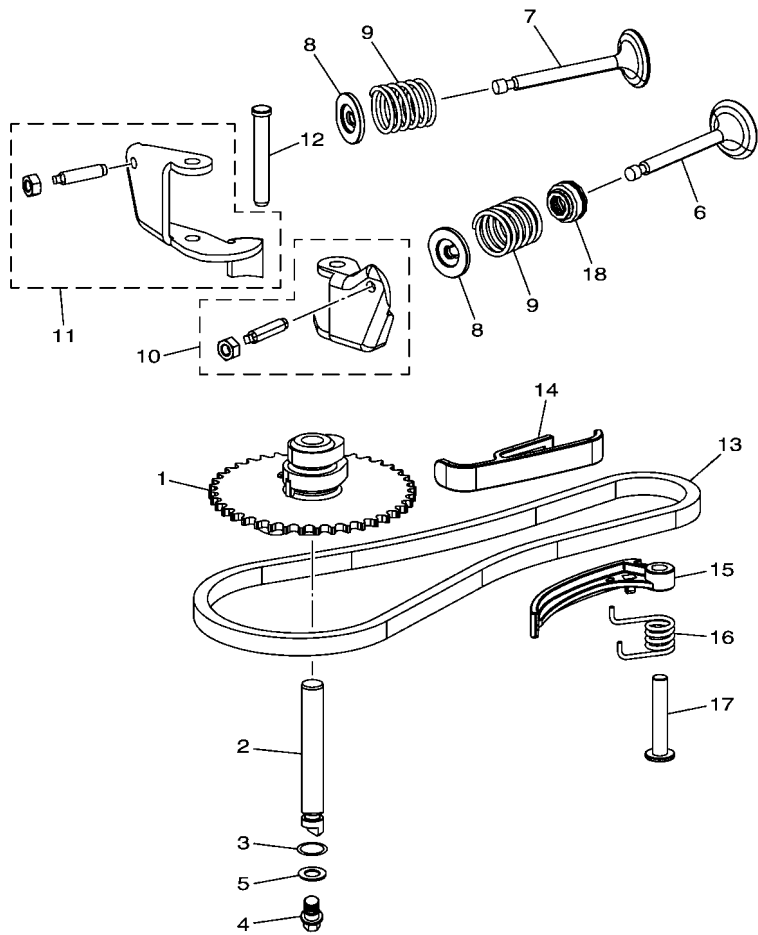

## INDEX

NUMERICAL INDEX.....	12
----------------------	----

FIG. 1 CYLINDER

REF. NO.	PART NO.	DESCRIPTION	7JDB			REMARKS
1	7JD-E1111-00	HEAD, CYLINDER 1	1			
2	7JD-E1391-00	BOLT, STUD 1	2			
3	7JD-E1392-00	BOLT, STUD 2	2			
4	7JD-E1181-00	GASKET, CYLINDER HEAD 1	1			
5	7JD-E1361-00	BOLT, CYLINDER HOLDING 1	3			
6	7JD-E1362-00	BOLT, CYLINDER HOLDING 2	1			
7	7JD-E5181-20	PIN, DOWEL	2			
8	7JD-E119C-10	PLUG, SPARK	1			
9	7JD-E1191-00	COVER, CYLINDER HEAD 1	1			
10	7JD-E1193-00	GASKET, HEAD COVER 1	1			
11	7JD-E531A-00	HOSE, BREATHER 1	1			
12	7JD-RA102-20	BOLT, FLANGE	4			
13	7JD-RA102-10	BOLT, FLANGE	2			

  
7JDB30A-T010

  
 7JDA305-S020

**FIG. 2 CRANKSHAFT & PISTON**

REF. NO.	PART NO.	DESCRIPTION	7JDB				REMARKS
1	7JD-E1411-00	CRANKSHAFT	1				
2	7JD-E1650-00	CONNECTING ROD ASSY	1				
3	7JD-E1631-00	PISTON (STD)	1				
4	7JD-E1610-00	PISTON RING SET (STD)	1				
5	7JD-E1633-00	PIN, PISTON	1				
6	7JD-E1634-00	CLIP, PISTON PIN	2				
7	7JD-RA400-00	WASHER, PLAIN	1				

**FIG. 3 GOVERNOR**

7JDB305-T030

REF. NO.	PART NO.	DESCRIPTION	7JDB				REMARKS
1	7JD-E1970-00	FLYWEIGHT SHAFT ASSY	1				
2	7JD-RA102-20	BOLT, FLANGE	1				
3	7JD-E1922-00	FORK, GOVERNOR	1				
4	7JD-RA400-10	WASHER, PLAIN	1				
5	7JD-E4139-00	CLIP, PIPE	1				
6	7JD-R2630-11	SPEED CONTROL ASSY	1				
7	7JD-RA102-20	BOLT, FLANGE	2				
8	7JD-RA124-20	BOLT, STUD	1				
9	7JD-E1924-00	ARM, GOVERNOR	1				
10	7JD-R4041-00	SCREW,BIND	1				
11	7JD-RA309-00	NUT	1				
12	7JD-E8226-10	SPRING, GOVERNOR	1				
13	7JD-E1928-10	ROD, LINK	1				
14	7JD-RAD01-00	SPRING, TENSION 1	1				
15	7JD-R1172-00	PLATE	1				
16	7JD-R1553-00	COVER	1				
17	7JD-RA102-20	BOLT, FLANGE	1				
18	7JD-RA309-00	NUT	1				
19	7JD-RAE01-20	SEAL, OIL	1				