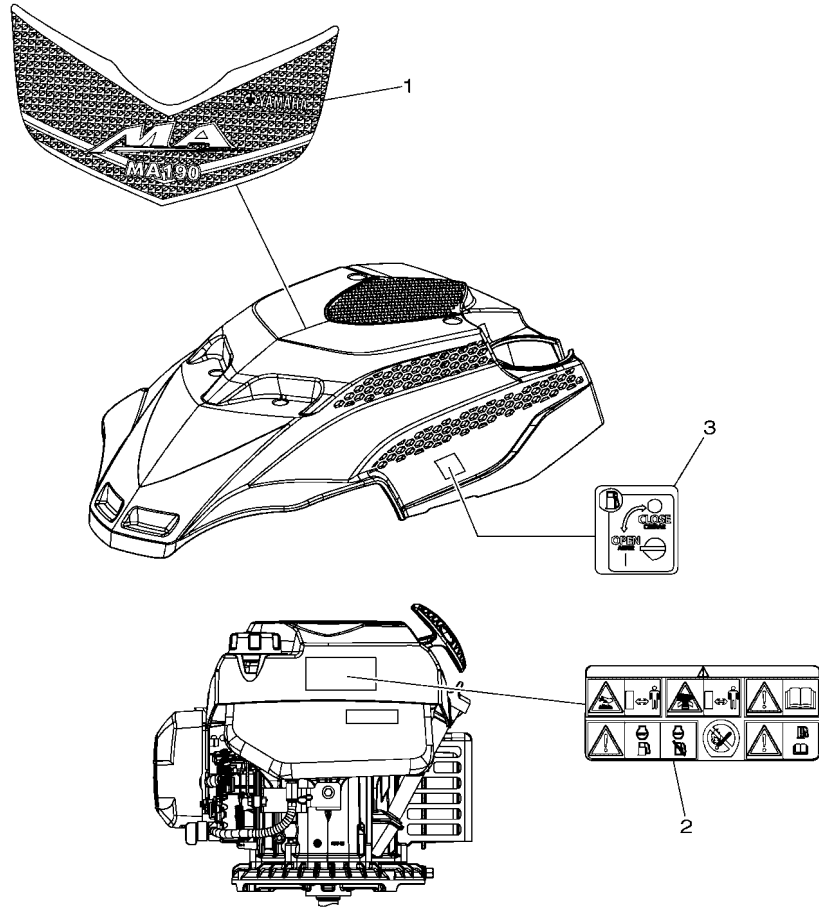

7JDB305-T110

FIG. 11 EMBLEM & LABEL

REF. NO.	PART NO.	DESCRIPTION	7JDB				REMARKS
1	7JD-E2629-00	EMBLEM	1				
2	7EB-R151A-00	LABEL,WARNING 1	1				
3	7JD-R151M-10	LABEL 2	1