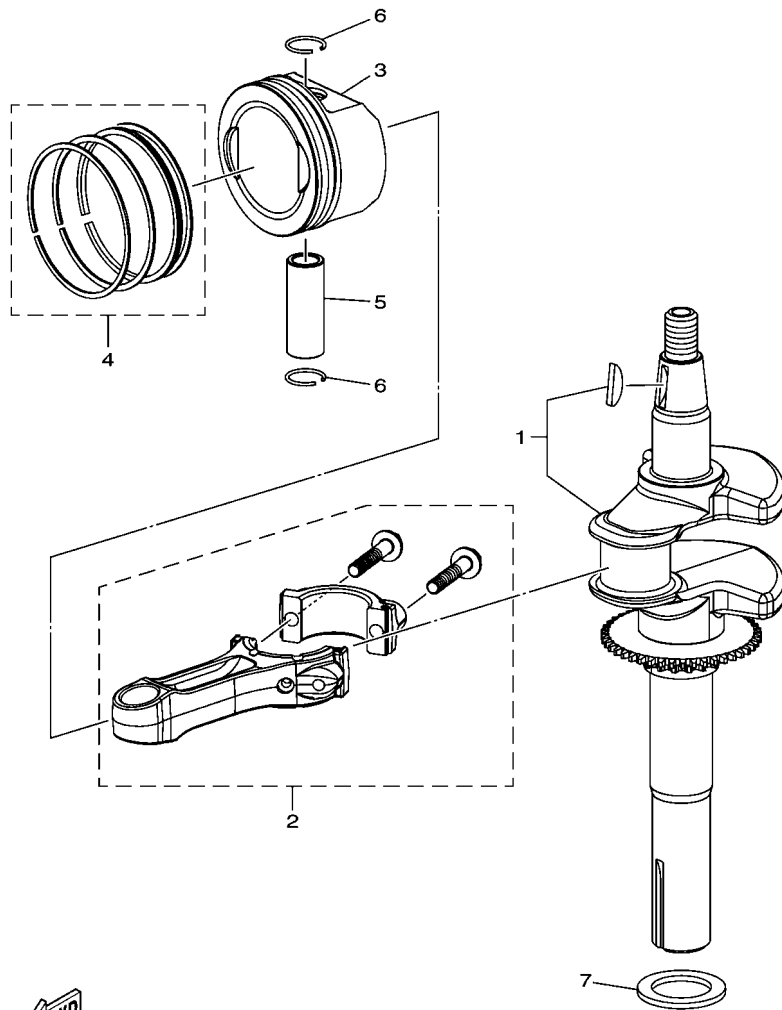

7JDA305-S020

FIG. 2 CRANKSHAFT & PISTON

REF. NO.	PART NO.	DESCRIPTION	7JDB				REMARKS
1	7JD-E1411-00	CRANKSHAFT	1				
2	7JD-E1650-00	CONNECTING ROD ASSY	1				
3	7JD-E1631-00	PISTON (STD)	1				
4	7JD-E1610-00	PISTON RING SET (STD)	1				
5	7JD-E1633-00	PIN, PISTON	1				
6	7JD-E1634-00	CLIP, PISTON PIN	2				
7	7JD-RA400-00	WASHER, PLAIN	1