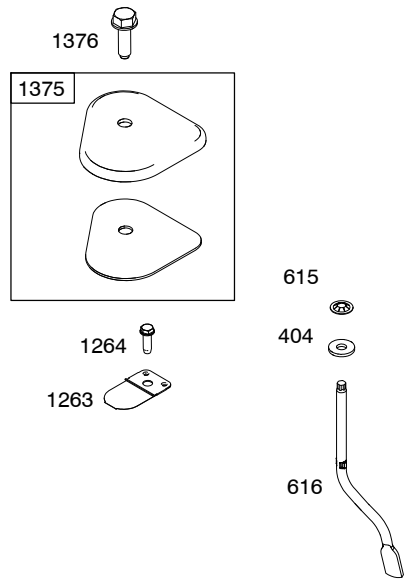

Illustrated Parts List

Model Series

122Q00

TYPE NUMBERS
0111 through 0174.

TABLE OF CONTENTS

Air Cleaner	8
Blower Housing	5
Camshaft	2
Carburetor	9
Carburetor Overhaul Kit	9
Controls	10
Covers/Guards	5
Crankshaft	2
Cylinder	2
Cylinder Head	3
Exhaust System	7
Flywheel	5
Fuel Supply	6
Gasket Set - Engine	4
Gasket Set - Valve	3
Governor Spring	10
Ignition	11
Lubrication	6
Operator's Manual	2
Piston/Rings/Connecting Rod	2
Rewind Starter	5
Sump	4
Thermostat	10
Valves	3
Warning Label	2

1319 WARNING LABEL

REQUIRED when replacing parts with warning labels affixed.

1036 EMISSIONS LABEL

Illustrations cover a range of engines. Parts shown without text may not be used on your specific engine.