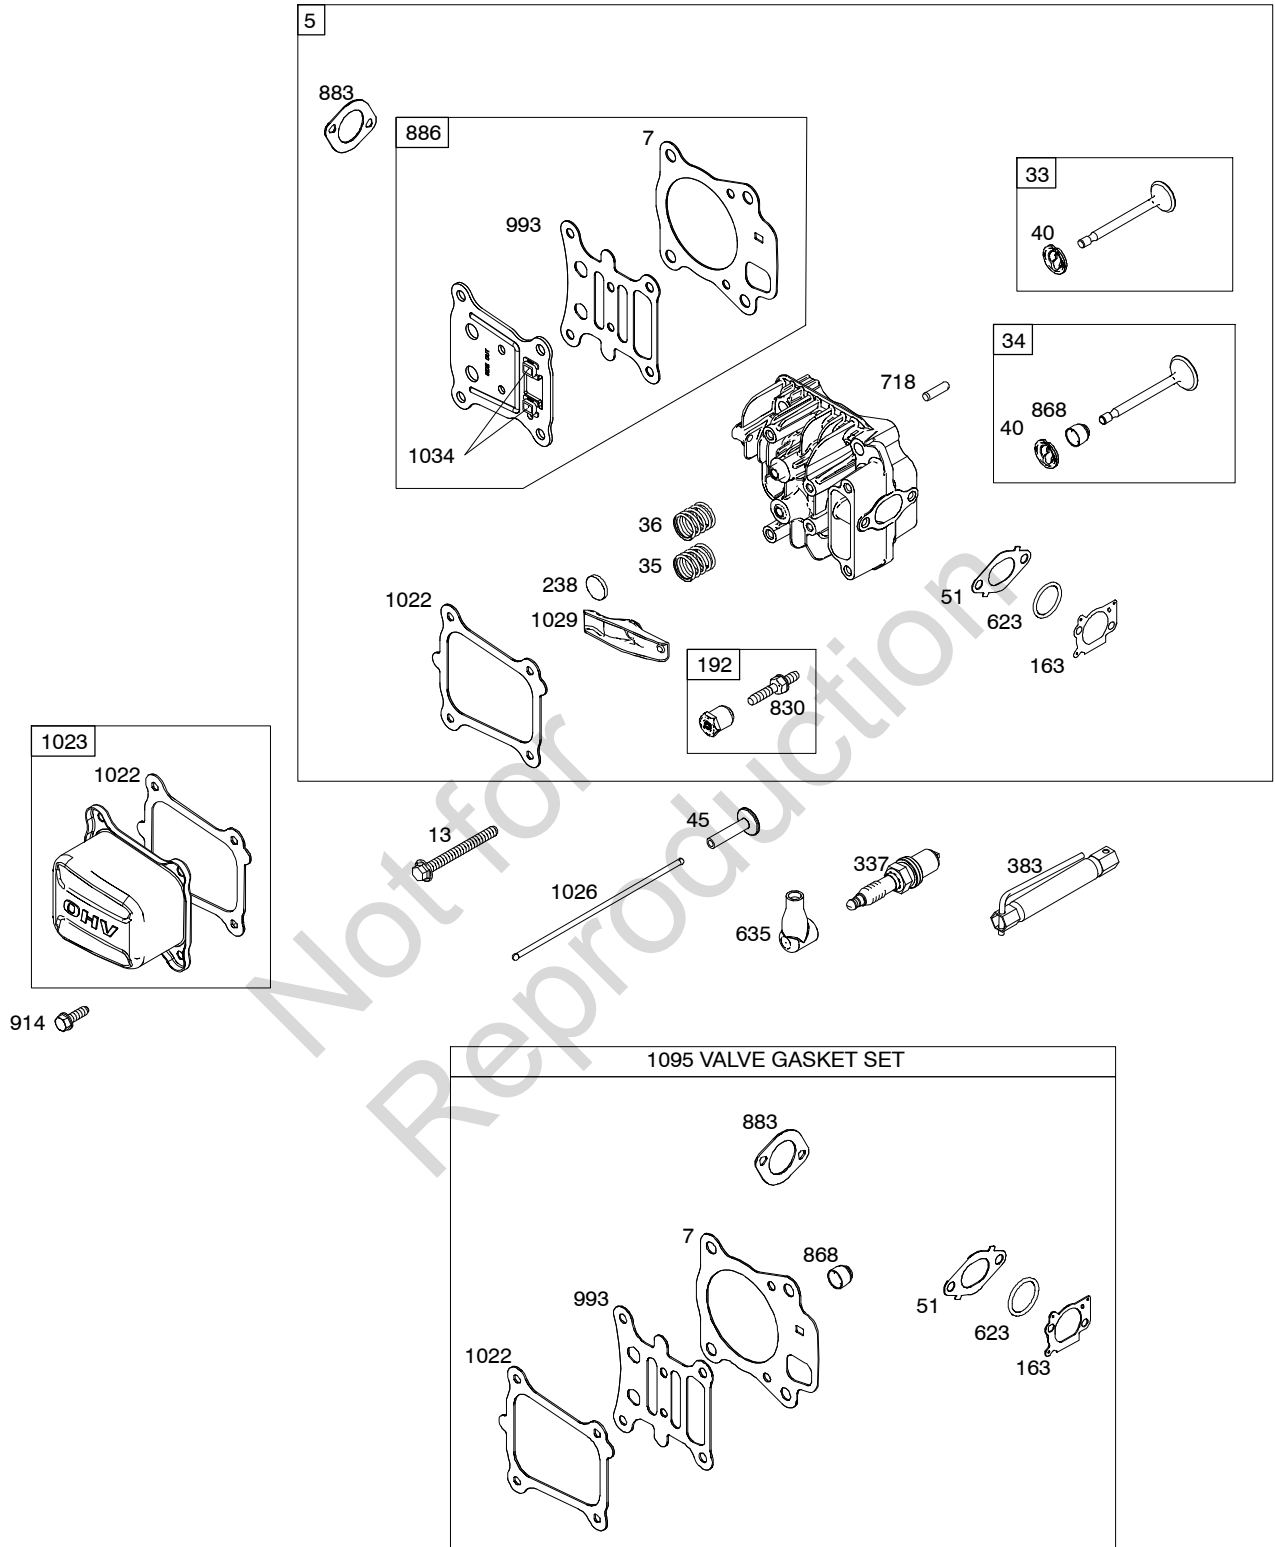

Illustrated Parts List

Model Series

122Q00

TYPE NUMBERS
0111 through 0174.

TABLE OF CONTENTS

Air Cleaner	8
Blower Housing	5
Camshaft	2
Carburetor	9
Carburetor Overhaul Kit	9
Controls	10
Covers/Guards	5
Crankshaft	2
Cylinder	2
Cylinder Head	3
Exhaust System	7
Flywheel	5
Fuel Supply	6
Gasket Set - Engine	4
Gasket Set - Valve	3
Governor Spring	10
Ignition	11
Lubrication	6
Operator's Manual	2
Piston/Rings/Connecting Rod	2
Rewind Starter	5
Sump	4
Thermostat	10
Valves	3
Warning Label	2

1319 WARNING LABEL

REQUIRED when replacing parts with warning labels affixed.

1036 EMISSIONS LABEL

Illustrations cover a range of engines. Parts shown without text may not be used on your specific engine.