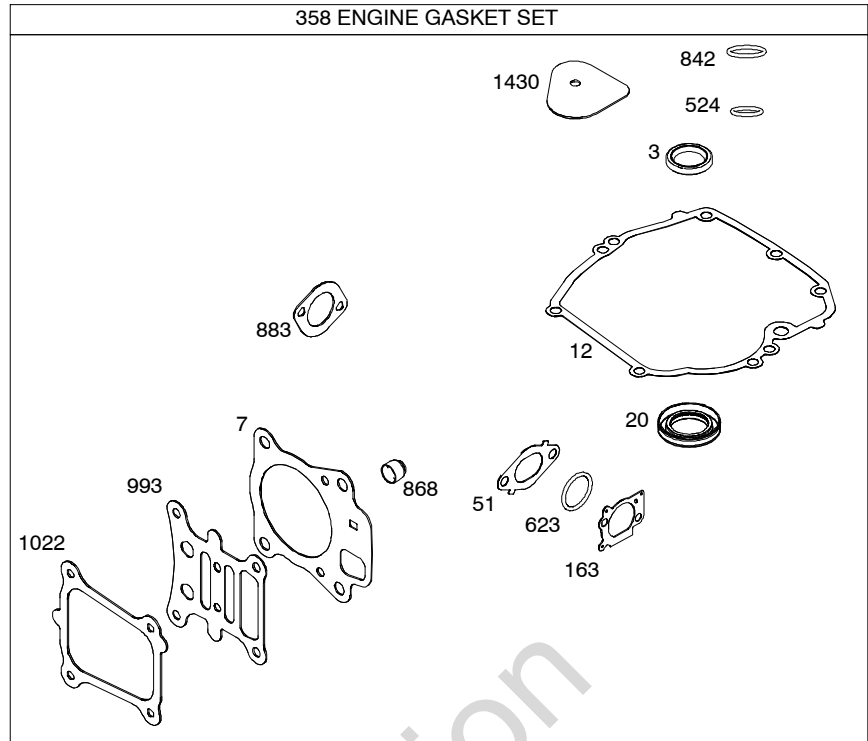

Illustrated Parts List

Model Series

122Q00

TYPE NUMBERS
0111 through 0174.

TABLE OF CONTENTS

Air Cleaner	8
Blower Housing	5
Camshaft	2
Carburetor	9
Carburetor Overhaul Kit	9
Controls	10
Covers/Guards	5
Crankshaft	2
Cylinder	2
Cylinder Head	3
Exhaust System	7
Flywheel	5
Fuel Supply	6
Gasket Set - Engine	4
Gasket Set - Valve	3
Governor Spring	10
Ignition	11
Lubrication	6
Operator's Manual	2
Piston/Rings/Connecting Rod	2
Rewind Starter	5
Sump	4
Thermostat	10
Valves	3
Warning Label	2

1319 WARNING LABEL

REQUIRED when replacing parts with warning labels affixed.

1036 EMISSIONS LABEL

Illustrations cover a range of engines. Parts shown without text may not be used on your specific engine.

Illustrations cover a range of engines. Parts shown without text may not be used on your specific engine.

718 

Illustrations cover a range of engines. Parts shown without text may not be used on your specific engine.